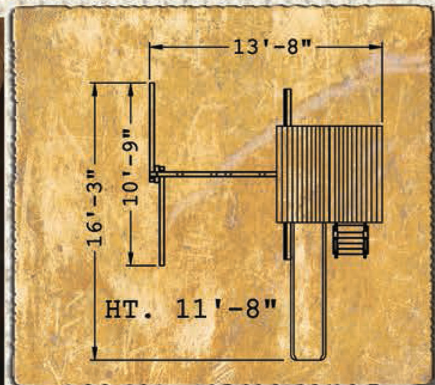

Fun Shack

Playset shown with
 Fun Shack 5', 2 Position
 Swing Beam, Deck Ladder 5',
 Picnic Table (Built-In),
 Rave Slide,
 2 Belt Swings,
 Pirate Ship's Wheel,
 Telescope

**BACKYARD
 FUN FACTORY**

Fun Shack

Play Set shown with
 Fun Shack 5', 3 Position Swing
 Beam, 2 Belt Swings, Trapeze Bar
 w/D-Rings, Wonder Wave Slide,
 Deck Ladder 5', Telescope

MADE IN
 THE USA

Fun Shack

Play Set shown with
 Fun Shack 5', 3 Position Swing
 Beam, 2 Belt Swings, Trapeze Bar
 w/D-Rings, Rock Wall 5', Rope
 Ladder w/ Accessory Arm, Picnic
 Table (Built-In), Deck Ladder
 5', Fireman's Pole, Rave Slide,
 Telescope

MADE IN
THE USA

Fun Shack

Play Set shown with
 Fun Shack 5', Upper Cabin, 3 Position Swing
 Beam w/cantilever, Rock Wall 5', Deck Ladder
 5', Trapeze Bar w/D-Rings, 2 Belt Swings,
 Picnic Table (Built-in), Rave Slide