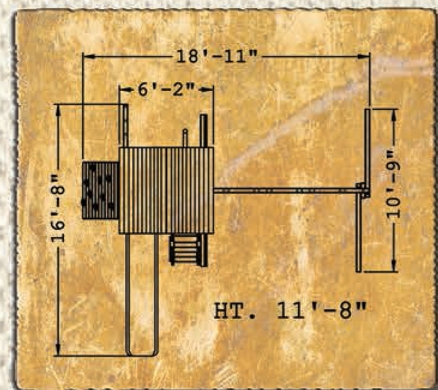

Fun Shack

Playset shown with
 Fun Shack 5', 2 Position
 Swing Beam, Deck Ladder 5',
 Picnic Table (Built-In),
 Rave Slide,
 2 Belt Swings,
 Pirate Ship's Wheel,
 Telescope

**BACKYARD
 FUN FACTORY**

Fun Shack

Play Set shown with
 Fun Shack 5', 3 Position Swing
 Beam, 2 Belt Swings, Trapeze Bar
 w/D-Rings, Wonder Wave Slide,
 Deck Ladder 5', Telescope

MADE IN
 THE USA

Fun Shack

Play Set shown with
 Fun Shack 5', 3 Position Swing
 Beam, 2 Belt Swings, Trapeze Bar
 w/D-Rings, Rock Wall 5', Rope
 Ladder w/ Accessory Arm, Picnic
 Table (Built-In), Deck Ladder
 5', Fireman's Pole, Rave Slide,
 Telescope

**BACKYARD
 FUN FACTORY**

Fun Shack

Play Set shown with
Fun Shack 5', 3 Position Swing
Beam, Rave Slide, Over-Head
Climber, Rope Ladder w/Accessory
Arm, Picnic Table (Built-in), Deck
Ladder 5', Telescope, Trapeze Bar
w/D-Rings, Fireman's Pole, 2 Belt
Swings

MADE IN
THE USA

Fun Shack

Play Set shown with
 Fun Shack 5', Upper Cabin, 3 Position Swing
 Beam w/cantilever, Rock Wall 5', Deck Ladder
 5', Trapeze Bar w/D-Rings, 2 Belt Swings,
 Picnic Table (Built-in), Rave Slide