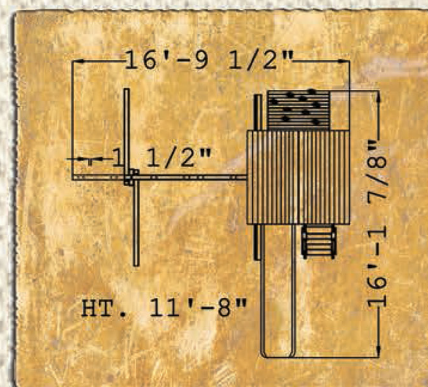

Play Set shown with
 Fun Shack 5', 3 Position Swing
 Beam, 2 Belt Swings, Trapeze Bar
 w/D-Rings, Wonder Wave Slide,
 Deck Ladder 5', Telescope

MADE IN
 THE USA

Fun Shack

Play Set shown with
 Fun Shack 5', 3 Position Swing
 Beam, 2 Belt Swings, Trapeze Bar
 w/D-Rings, Rock Wall 5', Rope
 Ladder w/ Accessory Arm, Picnic
 Table (Built-In), Deck Ladder
 5', Fireman's Pole, Rave Slide,
 Telescope

**BACKYARD
 FUN FACTORY**

Fun Shack

Play Set shown with
Fun Shack 5', 3 Position Swing
Beam, Rave Slide, Over-Head
Climber, Rope Ladder w/Accessory
Arm, Picnic Table (Built-in), Deck
Ladder 5', Telescope, Trapeze Bar
w/D-Rings, Fireman's Pole, 2 Belt
Swings

MADE IN
THE USA

Fun Shack

Play Set shown with
 Fun Shack 5', Upper Cabin, 3 Position Swing
 Beam w/cantilever, Rock Wall 5', Deck Ladder
 5', Trapeze Bar w/D-Rings, 2 Belt Swings,
 Picnic Table (Built-in), Rave Slide