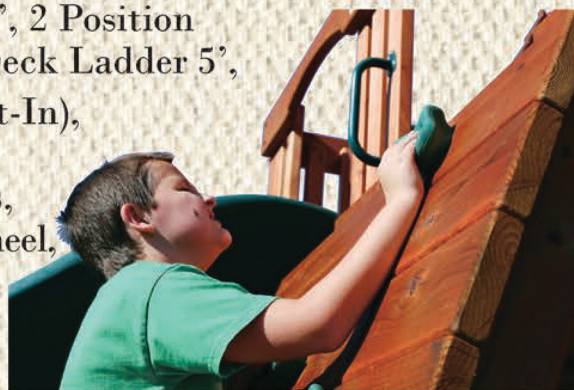

Fun Shack

Playset shown with
 Fun Shack 5', 2 Position
 Swing Beam, Deck Ladder 5',
 Picnic Table (Built-In),
 Rave Slide,
 2 Belt Swings,
 Pirate Ship's Wheel,
 Telescope

**BACKYARD
 FUN FACTORY**

Fun Shack

Play Set shown with
 Fun Shack 5', 3 Position Swing
 Beam, 2 Belt Swings, Trapeze Bar
 w/D-Rings, Wonder Wave Slide,
 Deck Ladder 5', Telescope

MADE IN
 THE USA

Fun Shack

Play Set shown with
 Fun Shack 5', 3 Position Swing
 Beam, 2 Belt Swings, Trapeze Bar
 w/D-Rings, Rock Wall 5', Rope
 Ladder w/ Accessory Arm, Picnic
 Table (Built-In), Deck Ladder
 5', Fireman's Pole, Rave Slide,
 Telescope

**BACKYARD
 FUN FACTORY**

Fun Shack

Play Set shown with
Fun Shack 5', 3 Position Swing
Beam, Rave Slide, Over-Head
Climber, Rope Ladder w/Accessory
Arm, Picnic Table (Built-in), Deck
Ladder 5', Telescope, Trapeze Bar
w/D-Rings, Fireman's Pole, 2 Belt
Swings

MADE IN
THE USA

Fun Shack

Play Set shown with
 Fun Shack 5', Upper Cabin, 3 Position Swing
 Beam w/cantilever, Rock Wall 5', Deck Ladder
 5', Trapeze Bar w/D-Rings, 2 Belt Swings,
 Picnic Table (Built-in), Rave Slide