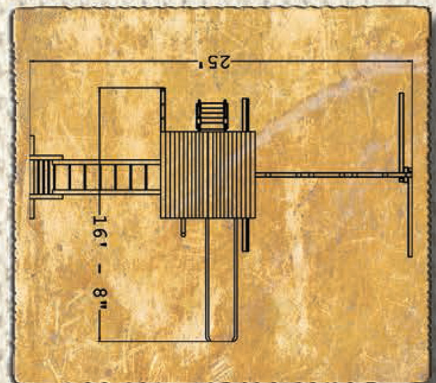

Fun Shack

Playset shown with
 Fun Shack 5', 2 Position
 Swing Beam, Deck Ladder 5',
 Picnic Table (Built-In),
 Rave Slide,
 2 Belt Swings,
 Pirate Ship's Wheel,
 Telescope

**BACKYARD
 FUN FACTORY**

Fun Shack

Play Set shown with
 Fun Shack 5', 3 Position Swing
 Beam, 2 Belt Swings, Trapeze Bar
 w/D-Rings, Wonder Wave Slide,
 Deck Ladder 5', Telescope

MADE IN
 THE USA

Fun Shack

Play Set shown with
 Fun Shack 5', 3 Position Swing
 Beam, 2 Belt Swings, Trapeze Bar
 w/D-Rings, Rock Wall 5', Rope
 Ladder w/ Accessory Arm, Picnic
 Table (Built-In), Deck Ladder
 5', Fireman's Pole, Rave Slide,
 Telescope

**BACKYARD
 FUN FACTORY**

Fun Shack

Play Set shown with
Fun Shack 5', 3 Position Swing
Beam, Rave Slide, Over-Head
Climber, Rope Ladder w/Accessory
Arm, Picnic Table (Built-in), Deck
Ladder 5', Telescope, Trapeze Bar
w/D-Rings, Fireman's Pole, 2 Belt
Swings

MADE IN
THE USA

Fun Shack

Play Set shown with
 Fun Shack 5', Upper Cabin, 3 Position Swing
 Beam w/cantilever, Rock Wall 5', Deck Ladder
 5', Trapeze Bar w/D-Rings, 2 Belt Swings,
 Picnic Table (Built-in), Rave Slide