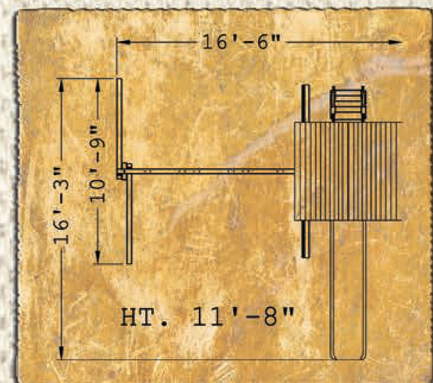

Fun Shack

Playset shown with
 Fun Shack 5', 2 Position
 Swing Beam, Deck Ladder 5',
 Picnic Table (Built-In),
 Rave Slide,
 2 Belt Swings,
 Pirate Ship's Wheel,
 Telescope

**BACKYARD
 FUN FACTORY**

Fun Shack

Play Set shown with
 Fun Shack 5', 3 Position Swing
 Beam, 2 Belt Swings, Trapeze Bar
 w/D-Rings, Wonder Wave Slide,
 Deck Ladder 5', Telescope

MADE IN
 THE USA

Fun Shack

Play Set shown with
 Fun Shack 5', 3 Position Swing
 Beam, 2 Belt Swings, Trapeze Bar
 w/D-Rings, Rock Wall 5', Rope
 Ladder w/ Accessory Arm, Picnic
 Table (Built-In), Deck Ladder
 5', Fireman's Pole, Rave Slide,
 Telescope