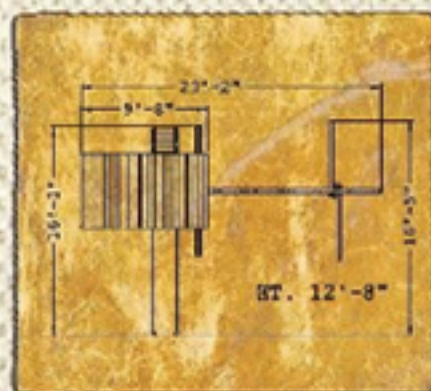

**BACKYARD
FUN FACTORY**

Maverick

Play Set shown with
 Maverick 6', Half Shack 5', Upper Cabin w/
 Eave Door, Spiral Tube Slide, Rock Wall 6',
 Deck Ladder 5', Picnic Table (Built-In), Rave
 Slide, 3 - Position Swing Beam, Buoy Ball w/
 Trapeze Bar w/D-Rings, Infant Bucket, Pirate
 Ship's Wheel, Belt Swing, Telescope

MADE IN
 THE USA

Maverick

Play Set shown with
 Maverick 6', Lower Cabin w/ Eave Door, Lower
 Porch, Lemonade Stand w/ 2 Stools, 4 Position
 Swing Beam 9' w/ Cantilever, 2 Belt Swings,
 Infant swing, Air Pogo, Deck Ladder 6', Pirate
 Ship's Wheel, Rave Slide w/ Block