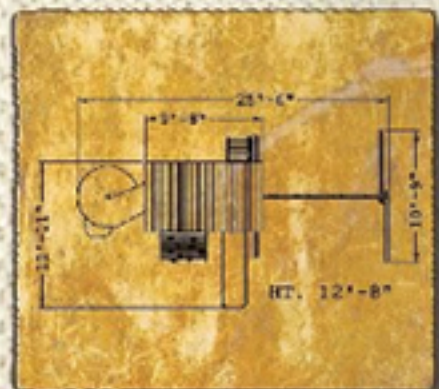

Maverick

Play Set shown with
Maverick 6',
Deck Ladder 6', 3 Position Swing Beam,
Rave Slide with Block,
Infant Swing
Belt Swing,
Trapeze Bar with D-Rings

**BACKYARD
FUN FACTORY**

Maverick

Play Set shown with
Maverick 6',
Rock Wall 6', Deck Ladder 6',
Built-in Picnic Table,
Lower Floor Kit under Maverick,
3 Position Swing Beam, Rave Slide with Block,
Toddler Swing, Belt Swing,
Trapeze Bar w/D-Rings

**BACKYARD
FUN FACTORY**

Maverick

Play Set shown with
Maverick 6',

Fun Deck 6', Deck Ladder 6', Lower Cabin
with Gable Door, Built-in Lemonade Counter
with Stools, Lower Floor Kit under Fun Deck,
3 Position Swing Beam, Rave Slide with
Block, Toddler Swing, Infant Swing, Trapeze
Bar with D-Rings, Chalkboard, Ship's Wheel,
Binoculars, Telescope, Telephone

**BACKYARD
FUN FACTORY**

Maverick

Play Set shown with
 Maverick 6', Half Shack 5', Upper Cabin w/
 Eave Door, Spiral Tube Slide, Rock Wall 6',
 Deck Ladder 5', Picnic Table (Built-In), Rave
 Slide, 3 - Position Swing Beam, Buoy Ball w/
 Trapeze Bar w/D-Rings, Infant Bucket, Pirate
 Ship's Wheel, Belt Swing, Telescope

MADE IN
 THE USA

Maverick

Play Set shown with
 Maverick 6', Lower Cabin w/ Eave Door, Lower
 Porch, Lemonade Stand w/ 2 Stools, 4 Position
 Swing Beam 9' w/ Cantilever, 2 Belt Swings,
 Infant swing, Air Pogo, Deck Ladder 6', Pirate
 Ship's Wheel, Rave Slide w/ Block