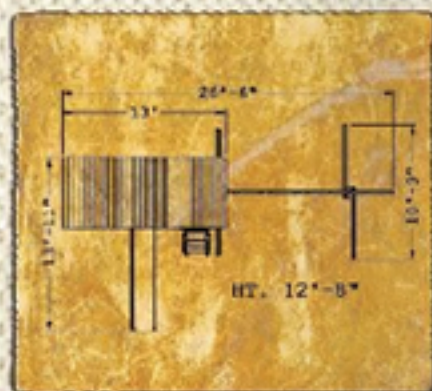

MADE IN
 THE USA

Maverick

Play Set shown with
 Maverick 6', Lower Cabin w/ Eave Door, Lower
 Porch, Lemonade Stand w/ 2 Stools, 4 Position
 Swing Beam 9' w/ Cantilever, 2 Belt Swings,
 Infant swing, Air Pogo, Deck Ladder 6', Pirate
 Ship's Wheel, Rave Slide w/ Block

**BACKYARD
 FUN FACTORY**

Maverick

Play Set shown with
 Maverick 6', Half Shack 5', Lower Cabin w/
 Eave Door, Lower Porch, Lemonade Stand w/ 2
 Stools, Deck Ladder 5', 4 Position Swing Beam
 w/ Cantilever, Glider, 2 Belt Swings, Air Pogo,
 Pirate Ship's Wheel, Lower Floor Kit for Half
 Shack, Lower Wall for Half Shack, Rave Slide
 w/ Block

MADE IN
 THE USA

Maverick Tri-Level

Play Set shown with
 Maverick 6', Lookout Shack 7', Half Shack 5',
 Fun Deck 6', Lower Cabin w/ Eave Door, Upper
 Cabin w/ Gable Door, Lemonade Stand w/ 2
 Stools, Lower Porch, Board Walk 5', 1 Position
 Swing Beam w/ Cantilever, Glider, 2 Belt Swings,
 Air Pogo, Rave Slide w/ Block, Spiral Tube Slide,
 Punching Bag, Mailbox, Binoculars, Pirate Ship's
 Wheel, Chin-Up Bar, Telescope, Lower Floor Kit
 for Half Shack, Lower Wall for Half Shack