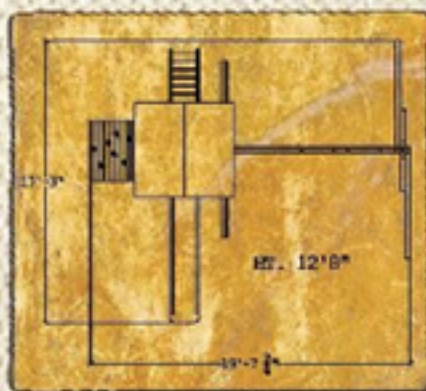

Maverick

Play Set shown with
Maverick 6',
Deck Ladder 6', 3 Position Swing Beam,
Rave Slide with Block,
Infant Swing
Belt Swing,
Trapeze Bar with D-Rings

**BACKYARD
FUN FACTORY**

Maverick

Play Set shown with
Maverick 6',
Rock Wall 6', Deck Ladder 6',
Built-in Picnic Table,
Lower Floor Kit under Maverick,
3 Position Swing Beam, Rave Slide with Block,
Toddler Swing, Belt Swing,
Trapeze Bar w/D-Rings

**BACKYARD
FUN FACTORY**

Maverick

Play Set shown with
Maverick 6',

Fun Deck 6', Deck Ladder 6', Lower Cabin
with Gable Door, Built-in Lemonade Counter
with Stools, Lower Floor Kit under Fun Deck,
3 Position Swing Beam, Rave Slide with
Block, Toddler Swing, Infant Swing, Trapeze
Bar with D-Rings, Chalkboard, Ship's Wheel,
Binoculars, Telescope, Telephone