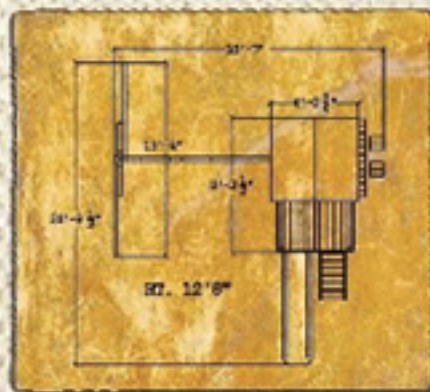

Maverick

Play Set shown with
Maverick 6',
Deck Ladder 6', 3 Position Swing Beam,
Rave Slide with Block,
Infant Swing
Belt Swing,
Trapeze Bar with D-Rings

**BACKYARD
FUN FACTORY**

Maverick

Play Set shown with
Maverick 6',
Rock Wall 6', Deck Ladder 6',
Built-in Picnic Table,
Lower Floor Kit under Maverick,
3 Position Swing Beam, Rave Slide with Block,
Toddler Swing, Belt Swing,
Trapeze Bar w/D-Rings

**BACKYARD
FUN FACTORY**

Maverick

Play Set shown with
Maverick 6',

Fun Deck 6', Deck Ladder 6', Lower Cabin
with Gable Door, Built-in Lemonade Counter
with Stools, Lower Floor Kit under Fun Deck,
3 Position Swing Beam, Rave Slide with
Block, Toddler Swing, Infant Swing, Trapeze
Bar with D-Rings, Chalkboard, Ship's Wheel,
Binoculars, Telescope, Telephone