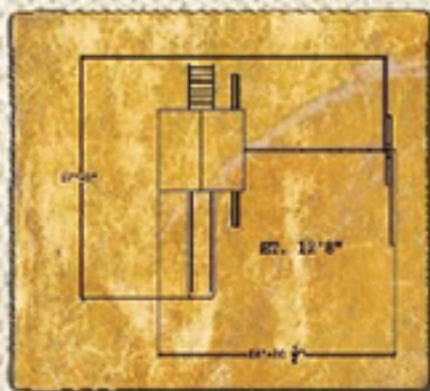

Maverick

Play Set shown with
Maverick 6',
Deck Ladder 6', 3 Position Swing Beam,
Rave Slide with Block,
Infant Swing
Belt Swing,
Trapeze Bar with D-Rings

**BACKYARD
FUN FACTORY**

Maverick

Play Set shown with
Maverick 6',
Rock Wall 6', Deck Ladder 6',
Built-in Picnic Table,
Lower Floor Kit under Maverick,
3 Position Swing Beam, Rave Slide with Block,
Toddler Swing, Belt Swing,
Trapeze Bar w/D-Rings

**BACKYARD
FUN FACTORY**

Maverick

Play Set shown with
Maverick 6',

Fun Deck 6', Deck Ladder 6', Lower Cabin
with Gable Door, Built-in Lemonade Counter
with Stools, Lower Floor Kit under Fun Deck,
3 Position Swing Beam, Rave Slide with
Block, Toddler Swing, Infant Swing, Trapeze
Bar with D-Rings, Chalkboard, Ship's Wheel,
Binoculars, Telescope, Telephone