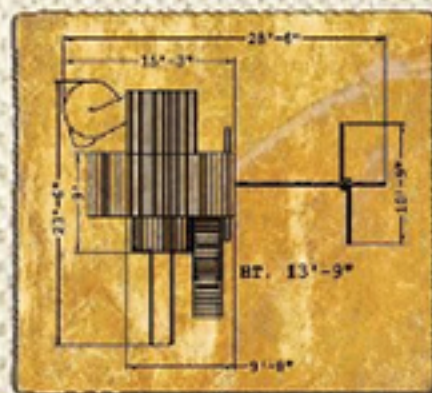

MADE IN
 THE USA

Maverick

Play Set shown with
 Maverick 6', Lower Cabin w/ Eave Door, Lower
 Porch, Lemonade Stand w/ 2 Stools, 4 Position
 Swing Beam 9' w/ Cantilever, 2 Belt Swings,
 Infant swing, Air Pogo, Deck Ladder 6', Pirate
 Ship's Wheel, Rave Slide w/ Block

**BACKYARD
 FUN FACTORY**

Maverick

Play Set shown with
 Maverick 6', Half Shack 5', Lower Cabin w/
 Eave Door, Lower Porch, Lemonade Stand w/ 2
 Stools, Deck Ladder 5', 4 Position Swing Beam
 w/ Cantilever, Glider, 2 Belt Swings, Air Pogo,
 Pirate Ship's Wheel, Lower Floor Kit for Half
 Shack, Lower Wall for Half Shack, Rave Slide
 w/ Block

MADE IN
 THE USA

Maverick Tri-Level

Play Set shown with
 Maverick 6', Lookout Shack 7', Half Shack 5',
 Fun Deck 6', Lower Cabin w/ Eave Door, Upper
 Cabin w/ Gable Door, Lemonade Stand w/ 2
 Stools, Lower Porch, Board Walk 5', 1 Position
 Swing Beam w/ Cantilever, Glider, 2 Belt Swings,
 Air Pogo, Rave Slide w/ Block, Spiral Tube Slide,
 Punching Bag, Mailbox, Binoculars, Pirate Ship's
 Wheel, Chin-Up Bar, Telescope, Lower Floor Kit
 for Half Shack, Lower Wall for Half Shack