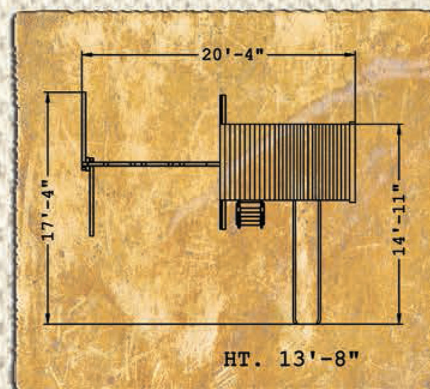

Mustang

Play Set shown with Mustang 7', Half Shack 6', Lower Cabin w/ Door, Lemonade Stand w/ 2 Stools, Lower Floor Kit, 3 Position Swing Beam, Deck Ladder 6', Rave Slide, 2 Belt Swings, Trapeze Bar w/ D-Rings, Pirate Ship's Wheel, Steering Wheel, Telescope, Binoculars

MADE IN
THE USA

Mustang

Play Set shown with
 Mustang 7', Fun Deck 7', Half Shack 6', Deck
 Ladder 6', Upper Cabin w/ Gable & Eave Doors,
 Picnic Table (Built-In), 4 Position Swing Beam
 w/ Cantilever, Ship's Bell, Binoculars, Glider, 2
 Belt Swings, Air Pogo, Rave Slide

**BACKYARD
 FUN FACTORY**

Mustang

Play Set shown with
 Mustang 7', Half Shack 6', Adventure Ramp
 6', Upper Cabin w/ Gable & Eave Doors, Lower
 Level Conversion, Lower Floor Kit under Half
 Shack, Lower Floor Kit under Fun Deck, 4
 Position Swing Beam w/ Cantilever, Rave Slide,
 Ship's Bell, Binoculars, 2 Belt Swings, Glider,
 Air Pogo

MADE IN
 THE USA

Mustang

Play Set shown with Mustang 7', Fun Deck 7', Half Shack 6', Upper Cabin w/ Gable & Eave Doors, Lemonade Stand w/ 2 Stools, Lower Level Conversion, Lower Floor Kit under Half Shack, Lower Floor Kit under Fun Deck, Deck Ladder 6', Rock Wall 7', Straight Tube Slide w/ Stand, 4 Position Swing Beam w/ Cantilever, 2 Belt Swings, Glider, Air Pogo, Binoculars, Ship's Bell