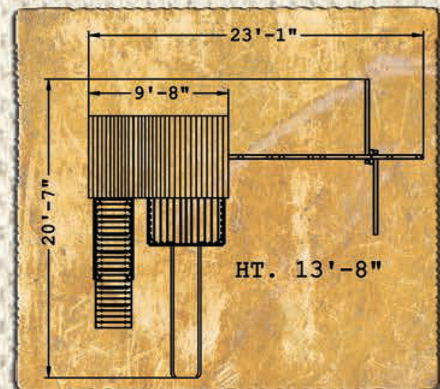

Mustang

Play Set shown with Mustang 7', Half Shack 6', Lower Cabin w/ Door, Lemonade Stand w/ 2 Stools, Lower Floor Kit, 3 Position Swing Beam, Deck Ladder 6', Rave Slide, 2 Belt Swings, Trapeze Bar w/ D-Rings, Pirate Ship's Wheel, Steering Wheel, Telescope, Binoculars

MADE IN
THE USA

Mustang

Play Set shown with
 Mustang 7', Fun Deck 7', Half Shack 6', Deck
 Ladder 6', Upper Cabin w/ Gable & Eave Doors,
 Picnic Table (Built-In), 4 Position Swing Beam
 w/ Cantilever, Ship's Bell, Binoculars, Glider, 2
 Belt Swings, Air Pogo, Rave Slide

**BACKYARD
 FUN FACTORY**

Mustang

Play Set shown with
 Mustang 7', Half Shack 6', Adventure Ramp
 6', Upper Cabin w/ Gable & Eave Doors, Lower
 Level Conversion, Lower Floor Kit under Half
 Shack, Lower Floor Kit under Fun Deck, 4
 Position Swing Beam w/ Cantilever, Rave Slide,
 Ship's Bell, Binoculars, 2 Belt Swings, Glider,
 Air Pogo

MADE IN
 THE USA

Mustang

Play Set shown with Mustang 7', Fun Deck 7', Half Shack 6', Upper Cabin w/ Gable & Eave Doors, Lemonade Stand w/ 2 Stools, Lower Level Conversion, Lower Floor Kit under Half Shack, Lower Floor Kit under Fun Deck, Deck Ladder 6', Rock Wall 7', Straight Tube Slide w/ Stand, 4 Position Swing Beam w/ Cantilever, 2 Belt Swings, Glider, Air Pogo, Binoculars, Ship's Bell