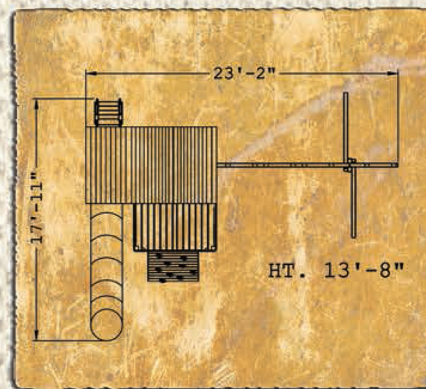

MADE IN
THE USA

Mustang

Play Set shown with
 Mustang 7', Fun Deck 7', Half Shack 6', Deck
 Ladder 6', Upper Cabin w/ Gable & Eave Doors,
 Picnic Table (Built-In), 4 Position Swing Beam
 w/ Cantilever, Ship's Bell, Binoculars, Glider, 2
 Belt Swings, Air Pogo, Rave Slide

**BACKYARD
 FUN FACTORY**

Mustang

Play Set shown with
 Mustang 7', Half Shack 6', Adventure Ramp
 6', Upper Cabin w/ Gable & Eave Doors, Lower
 Level Conversion, Lower Floor Kit under Half
 Shack, Lower Floor Kit under Fun Deck, 4
 Position Swing Beam w/ Cantilever, Rave Slide,
 Ship's Bell, Binoculars, 2 Belt Swings, Glider,
 Air Pogo

MADE IN
 THE USA

Mustang

Play Set shown with Mustang 7', Fun Deck 7', Half Shack 6', Upper Cabin w/ Gable & Eave Doors, Lemonade Stand w/ 2 Stools, Lower Level Conversion, Lower Floor Kit under Half Shack, Lower Floor Kit under Fun Deck, Deck Ladder 6', Rock Wall 7', Straight Tube Slide w/ Stand, 4 Position Swing Beam w/ Cantilever, 2 Belt Swings, Glider, Air Pogo, Binoculars, Ship's Bell