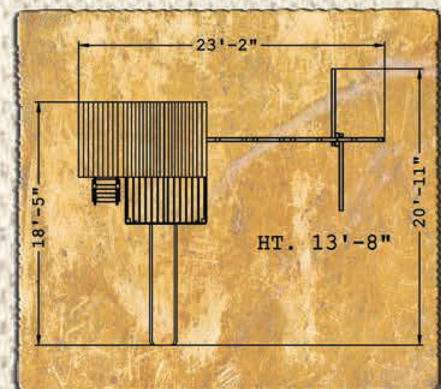

Mustang

Play Set shown with Mustang 7', Half Shack 6', Lower Cabin w/ Door, Lemonade Stand w/ 2 Stools, Lower Floor Kit, 3 Position Swing Beam, Deck Ladder 6', Rave Slide, 2 Belt Swings, Trapeze Bar w/ D-Rings, Pirate Ship's Wheel, Steering Wheel, Telescope, Binoculars

MADE IN
THE USA

Mustang

Play Set shown with
 Mustang 7', Fun Deck 7', Half Shack 6', Deck
 Ladder 6', Upper Cabin w/ Gable & Eave Doors,
 Picnic Table (Built-In), 4 Position Swing Beam
 w/ Cantilever, Ship's Bell, Binoculars, Glider, 2
 Belt Swings, Air Pogo, Rave Slide

**BACKYARD
 FUN FACTORY**

Mustang

Play Set shown with
 Mustang 7', Half Shack 6', Adventure Ramp
 6', Upper Cabin w/ Gable & Eave Doors, Lower
 Level Conversion, Lower Floor Kit under Half
 Shack, Lower Floor Kit under Fun Deck, 4
 Position Swing Beam w/ Cantilever, Rave Slide,
 Ship's Bell, Binoculars, 2 Belt Swings, Glider,
 Air Pogo

MADE IN
 THE USA

Mustang

Play Set shown with Mustang 7', Fun Deck 7', Half Shack 6', Upper Cabin w/ Gable & Eave Doors, Lemonade Stand w/ 2 Stools, Lower Level Conversion, Lower Floor Kit under Half Shack, Lower Floor Kit under Fun Deck, Deck Ladder 6', Rock Wall 7', Straight Tube Slide w/ Stand, 4 Position Swing Beam w/ Cantilever, 2 Belt Swings, Glider, Air Pogo, Binoculars, Ship's Bell