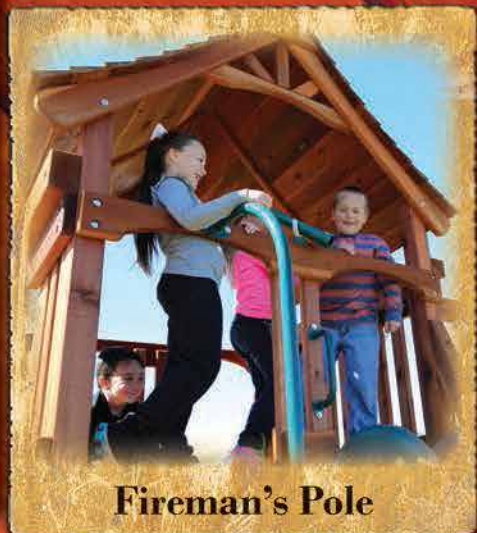

ACCESSORIES

**BACKYARD
FUN FACTORY**