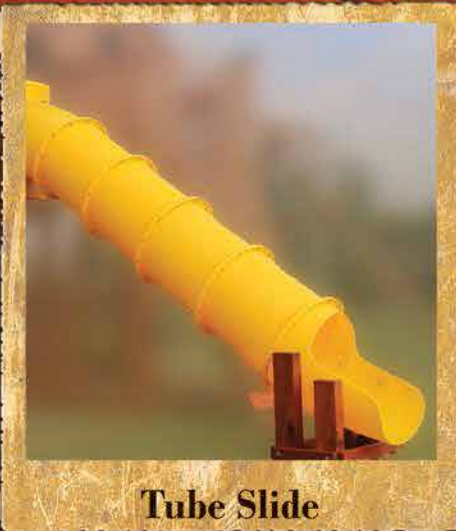

ACCESSORIES

Rockwall

Combination Ladder

Rope Ladder w/
Accessory Arm

Kid Stool

Mailbox

Wooden Hammock

Picnic Table (Stand
Alone)

John David

Custom Name Plate

Water Canon

Telephone

Punching Bag

MADE IN
THE USA

ACCESSORIES

Rave Slide

Tube Slide

Fireman's Pole

Spiral Tube Slide

Straight Slide

Redwood Swing

Wave Slide

Rubber Tire Swing

Molded Tire Swing